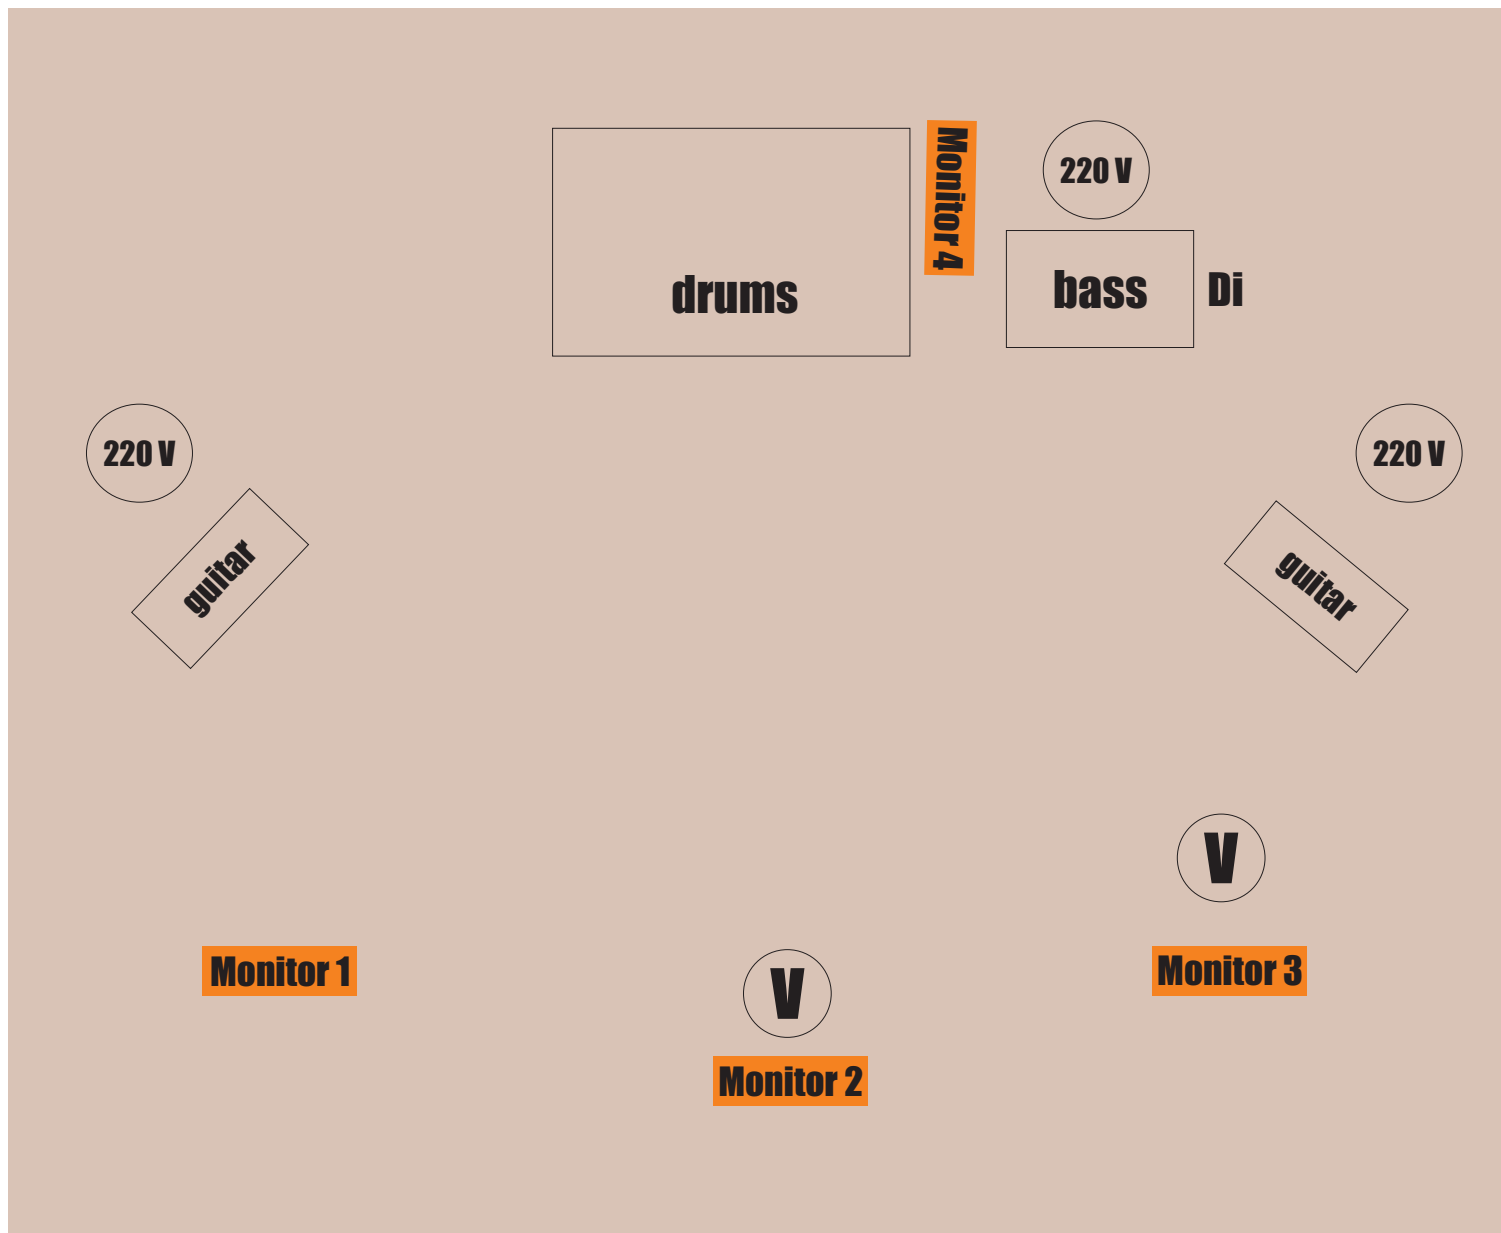

bongo jerusalem

Technical rider

Input list

1. Kick
2. Snare top
3. Snare bottom
4. Hat
5. Tom I
6. Tom II
7. Tom III
8. OH
9. OH
10. Bas Di
11. Guitar L
12. Guitar R

13. Vocal C
14. Vocal R

- Monitor 1
Monitor 2
Monitor 3
Monitor 4